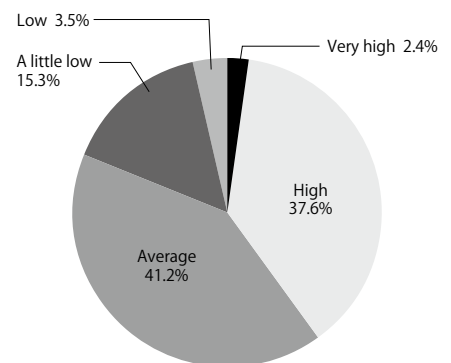

Questionnaire for Exhibitors(Overseas)

Q1 How satisfied are you with your participation in IAAE?

Q2 How was the number of visitors?

Q3 How was the quality of visitors?

Q4 Business meetings

- ① How many business cards did you get from visitors?
Average: 23.8
- ② Did you meet your potential customers? How many?
Average: 6.8