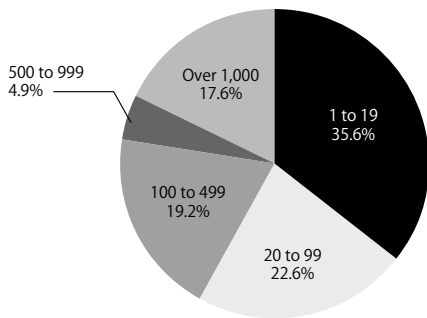

Questionnaire for Visitors

Date █ From 13:00 to 16:00 on March 13 (Wed.) to March 15 (Fri.), 2019
Venue █ Near the entrance of the venue
Target █ Visitors except exhibitors, those involved in organizing the event and visitors who are high school students and younger
Number of responses █ 1201 (all valid)

Q1 How many people are working in your company/organization?