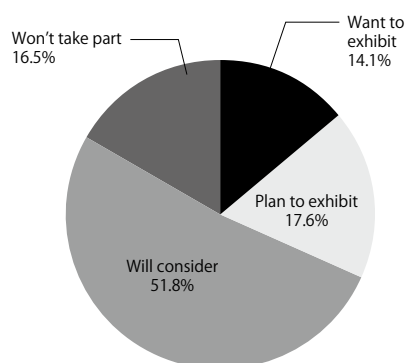

Questionnaire for Exhibitors(Overseas)

Q1 How satisfied are you with your participation in IAAE?

Q2 How was the number of visitors?

Q3 How was the quality of visitors?

Q4 Business meetings

- ① How many business cards did you get from visitors?
Average: 23.8
- ② Did you meet your potential customers? How many?
Average: 6.8

Q5 Do you plan to take part in the next IAAE?

Q6 Opinions

- Got to know one of the famous buyer.
- Had many visitors who were interested in our products.
- Visitors quality was high.
- Very good opportunity to know Japanese auto aftermarket situation.
- Would like to apply spacious booths to exhibit more products in the future.
- Had 50% more visitors compared to the previous show.
- Met many Japanese visitors, but didn't have visitors from overseas.
- Visitors were fewer than we expected.
- Our products might not be suitable for this show.