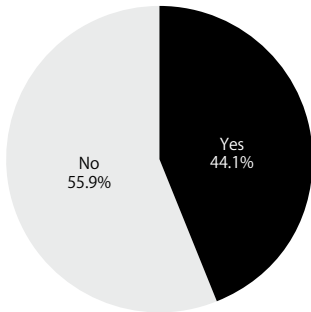

Visitors data

Q1 What type of business are you in?

Q2 What is your job category?

Q3 Did you visit IAAE last year?

Q4 How many times have you visited IAAE?

Q5 Country

Countries and Regions:

China Korea Taiwan Malaysia United States
 Mongolia Thailand Philippines Singapore
 Russia Italy Germany India Indonesia Canada
 Finland France Honduras United Arab Emirates
 Israel Australia Oman Sweden Slovenia
 Vietnam Madagascar South Africa Myanmar

Questionnaire for Visitors

Date █ From 13:00 to 16:00 on March 13 (Wed.) to March 15 (Fri.), 2019
Venue █ Near the entrance of the venue
Target █ Visitors except exhibitors, those involved in organizing the event and visitors who are high school students and younger
Number of responses █ 1201 (all valid)