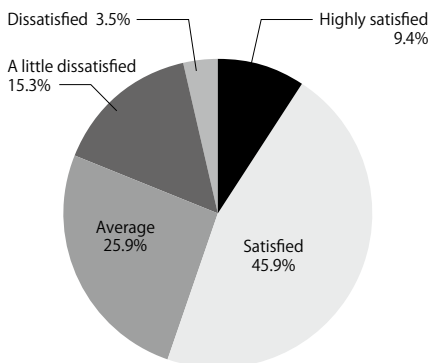

Painting Demonstration

A painting booth was installed inside the venue for demonstrations of water-based, environmentally friendly repair paint.

Participants in the demonstrations

AXALTA COATING SYSTEMS
ISAMU PAINT CO., LTD.
KANSAI PAINT SALES CO., LTD.
NIPPON PAINT Co., Ltd.

Questionnaire for Exhibitors(Overseas)

Q1 How satisfied are you with your participation in IAAE?

Q2 How was the number of visitors?

Q3 How was the quality of visitors?

Q4 Business meetings

- ① How many business cards did you get from visitors?
Average: 23.8
- ② Did you meet your potential customers? How many?
Average: 6.8