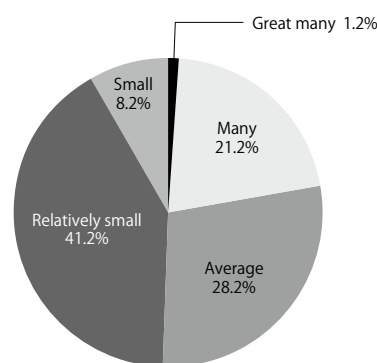

Questionnaire for Exhibitors(Overseas)

Q1 How satisfied are you with your participation in IAAE?

Q2 How was the number of visitors?

Q3 How was the quality of visitors?

Q4 Business meetings

- ① How many business cards did you get from visitors?
Average: 23.8
- ② Did you meet your potential customers? How many?
Average: 6.8