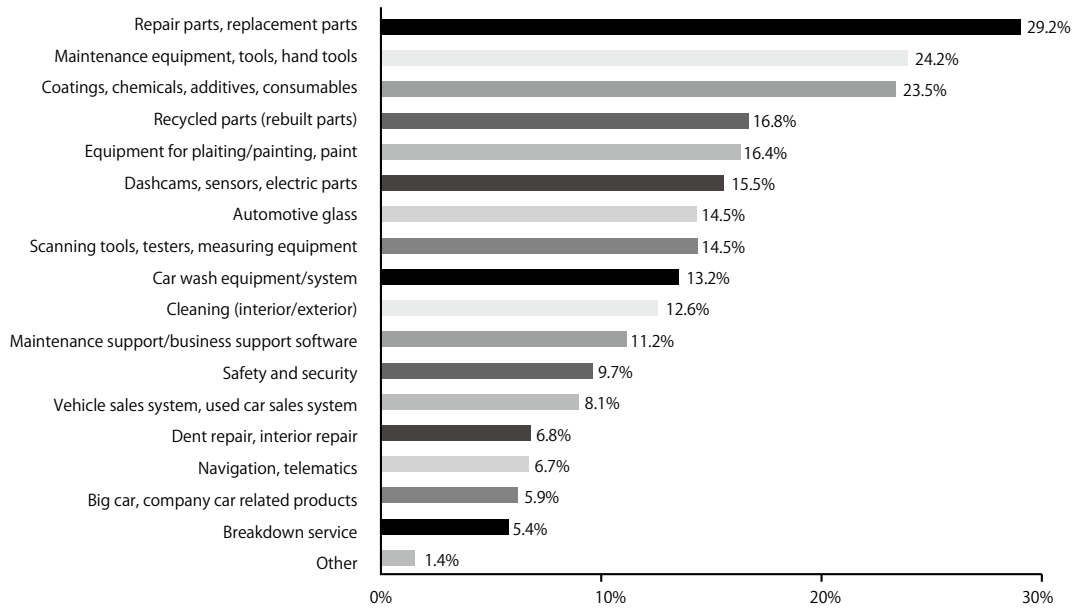

Questionnaire for Visitors

Q5 Which exhibits/business did you want to see or take your interest in ? (Multiple answers allowed)

Ranking of interested exhibits/business by category

Category	1st	2nd	3rd	4th	5th
Trading firm, parts dealer, retailer	Repair parts/ replacement parts 17.1%	Dashcams, sensors, electric parts 10.2%	Equipment for plating/ painting, paint 7.2%	Recycled parts (rebuilt parts) 6.7%	Maintenance equipment, tools, hand tools 5.1%
Auto parts/ supplies maker	Repair parts/ replacement parts 18.8%	Recycled parts (rebuilt parts) 9.1%	Dashcams, sensors, electric parts 7.3%	Vehicle sales system, used car sales system 6.0%	Coatings, chemicals, additives, consumables 5.8%
Disassembling maintenance & repair, supplies retailer, electric parts retailer	Maintenance equipment, tools, hand tools 9.9%	Equipment for plating/ painting, paint 9.1%	Scanning tools, testers, measuring equipment 8.7%	Repair parts/ replacement parts 6.9%	Vehicle sales system, used car sales system 6.9%
Auto dealer (new & used)	Vehicle sales system, used car sales system 14.0%	Repair parts/ replacement parts 10.1%	Car wash equipment/ system 9.1%	Equipment for plating/ painting, paint 7.7%	Coatings, chemicals, additives, consumables 6.4%
Automobile/ motorcycle maker	Repair parts/ replacement parts 12.5%	Recycled parts (rebuilt parts) 9.5%	Coatings, chemicals, additives, consumables 7.3%	Maintenance equipment, tools, hand tools 7.0%	Vehicle sales system, used car sales system 6.5%
Detailing shop, glass shop	Coatings, chemicals, additives, consumables 19.8%	Cleaning (interior / exterior) 13.5%	Automotive glass 9.8%	Dent repair, interior repair 9.0%	Car wash equipment/ system 8.1%
Gas station, oil wholesaler	Car wash equipment/ system 13.5%	Equipment for plating/ painting, paint 12.1%	Automotive glass 10.1%	Coatings, chemicals, additives, consumables 8.0%	Vehicle sales system, used car sales system 6.4%
Central and local government, affiliated organization	Maintenance support/ business support software 12.1%	Repair parts/ replacement parts 8.5%	Scanning tools, testers, measuring equipment 8.1%	Equipment for plating/ painting, paint 7.6%	Dashcams, sensors, electric parts 6.9%
Educational/ research institution	Dashcams, sensors, electric parts 10.2%	Repair parts/ replacement parts 8.1%	Coatings, chemicals, additives, consumables 7.0%	Vehicle sales system, used car sales system 6.4%	Automotive glass 6.4%