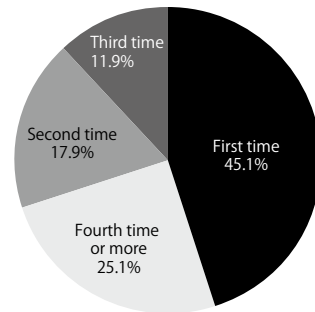

Visitors data

Q1 What type of business are you in?

Q2 What is your job category?

Q3 Did you visit IAAE last year?

Q4 How many times have you visited IAAE?

Q5 Country

Countries and Regions:

China Korea Taiwan Malaysia United States
 Mongolia Thailand Philippines Singapore
 Russia Italy Germany India Indonesia Canada
 Finland France Honduras United Arab Emirates
 Israel Australia Oman Sweden Slovenia
 Vietnam Madagascar South Africa Myanmar

Questionnaire for Visitors

Date █ From 13:00 to 16:00 on March 13 (Wed.) to March 15 (Fri.), 2019
Venue █ Near the entrance of the venue
Target █ Visitors except exhibitors, those involved in organizing the event and visitors who are high school students and younger
Number of responses █ 1201 (all valid)