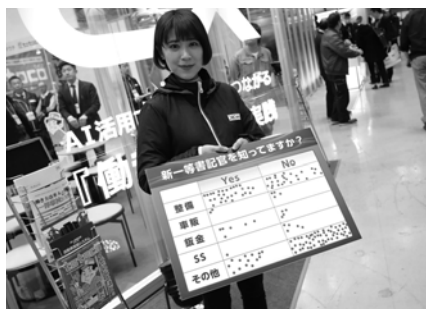

International
Auto
Aftermarket
EXPO  **2019**

— *The 17th International Auto Aftermarket* —

EXPO2019

The only International trade show in Japan specialized in the auto aftermarket

FINAL REPORT

Date **March 13th** (Wed.) — **15th** (Fri.), 2019

Venue **Tokyo Big Sight** (Tokyo International Exhibition Center) West Hall

The 17th International Auto Aftermarket EXPO 2019

IAAE provides the latest information and industry trends in the automobile aftermarket ranging from sales, repair, maintenance to environment and infrastructure through seminars, demonstrations and exhibits and facilitate business exchanges.