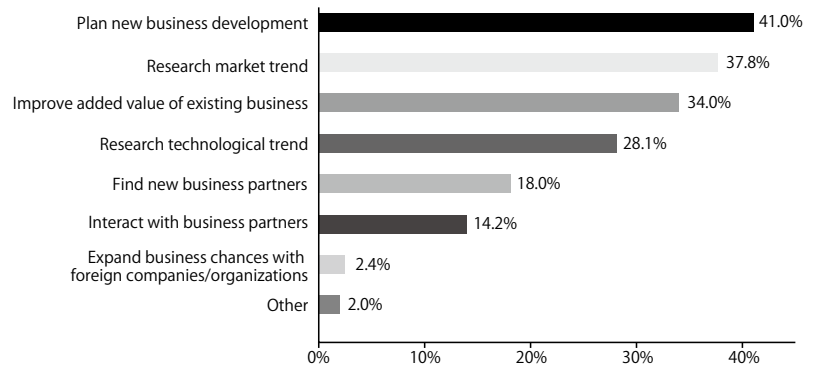

Questionnaire for Visitors

Date █ From 13:00 to 16:00 on March 13 (Wed.) to March 15 (Fri.), 2019
Venue █ Near the entrance of the venue
Target █ Visitors except exhibitors, those involved in organizing the event and visitors who are high school students and younger
Number of responses █ 1201 (all valid)

Q1 How many people are working in your company/organization?

Q2 Did you find any products/technologies to consider purchasing?

Q3 How satisfied are you with the IAAE?

Q4 What was the aim of your visit? (Multiple answers allowed)