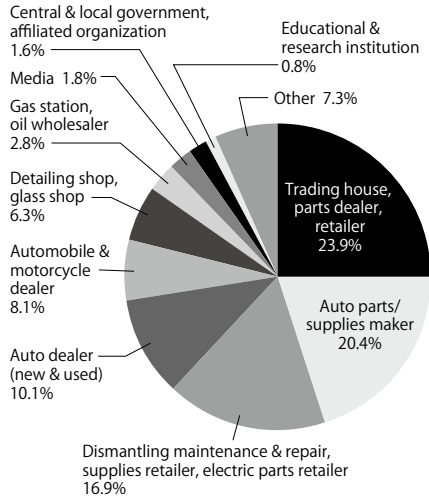

Visitors data

Q1 What type of business are you in?