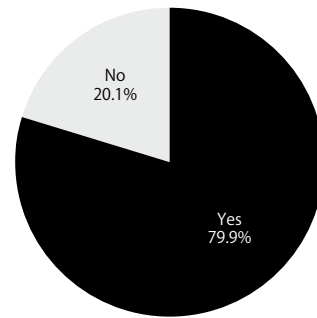

Q2 Did you find any products/technologies to consider purchasing?