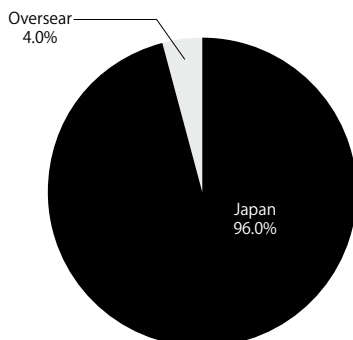

Visitors data

Q1 What type of business are you in?

Q2 What is your job category?

Q3 Did you visit IAAE last year?

Q4 How many times have you visited IAAE?

Q5 Country

Countries and Regions:

China Korea Taiwan Malaysia United States
 Mongolia Thailand Philippines Singapore
 Russia Italy Germany India Indonesia Canada
 Finland France Honduras United Arab Emirates
 Israel Australia Oman Sweden Slovenia
 Vietnam Madagascar South Africa Myanmar

Questionnaire for Visitors

Date █ From 13:00 to 16:00 on March 13 (Wed.) to March 15 (Fri.), 2019
Venue █ Near the entrance of the venue
Target █ Visitors except exhibitors, those involved in organizing the event and visitors who are high school students and younger
Number of responses █ 1201 (all valid)