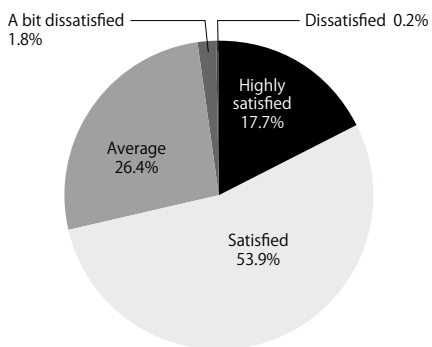

Visitors data

Q1 What type of business are you in?

Q2 What is your job category?

Q3 Did you visit IAAE last year?

Q4 How many times have you visited IAAE?

Q5 Country

Countries and Regions:

China Korea Taiwan Malaysia United States
 Mongolia Thailand Philippines Singapore
 Russia Italy Germany India Indonesia Canada
 Finland France Honduras United Arab Emirates
 Israel Australia Oman Sweden Slovenia
 Vietnam Madagascar South Africa Myanmar

Questionnaire for Visitors

Date █ From 13:00 to 16:00 on March 13 (Wed.) to March 15 (Fri.), 2019
Venue █ Near the entrance of the venue
Target █ Visitors except exhibitors, those involved in organizing the event and visitors who are high school students and younger
Number of responses █ 1201 (all valid)

Q1 How many people are working in your company/organization?

Q2 Did you find any products/technologies to consider purchasing?

Q3 How satisfied are you with the IAAE?

Q4 What was the aim of your visit? (Multiple answers allowed)