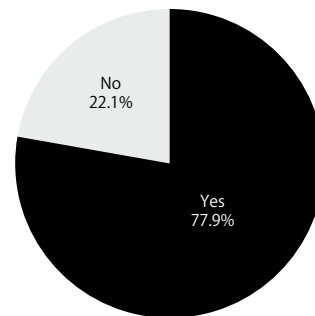

Q2 | Did you find any products/technologies to consider purchasing?