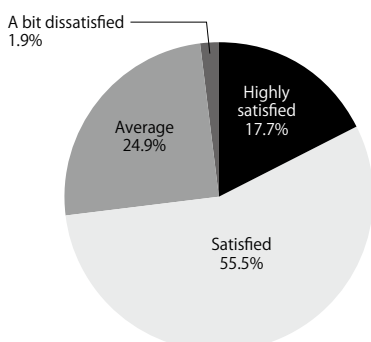

Visitors data

Registered visitors | 9,561

Q1 | What type of business are you in?

Q2 | What is your job category?

Questionnaire for Visitors

Date | From 13:00 to 16:00 on March 9 (Wed.) to March 11 (Fri.), 2022
Venue | Near the entrance of the venue
Target | Visitors except exhibitors, those involved in organizing the event and visitors who are high school students and younger
Number of responses | 837 (all valid)

Q1 | How many people are working in your company / organization?

Q2 | Did you find any products/technologies to consider purchasing?

Q3 | How satisfied are you with the IAAE?

Q4 | What was the aim of your visit? (Multiple answers allowed)