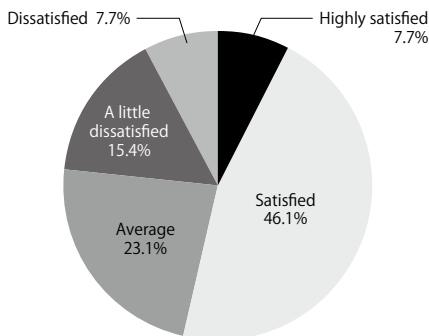

Questionnaire for Exhibitors

Q1 How satisfied are you with your participation in IAAE ONLINE 2022?