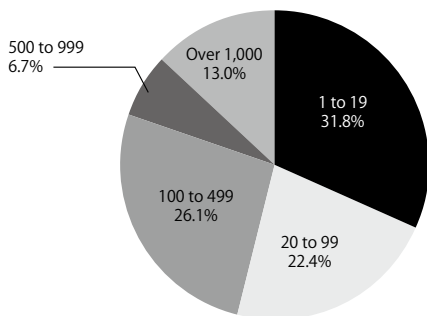

Questionnaire for Visitors

Date | From 13:00 to 16:00 on March 9 (Wed.) to March 11 (Fri.), 2022
Venue | Near the entrance of the venue
Target | Visitors except exhibitors, those involved in organizing the event and visitors who are high school students and younger
Number of responses | 837 (all valid)

Q1 | How many people are working in your company / organization?