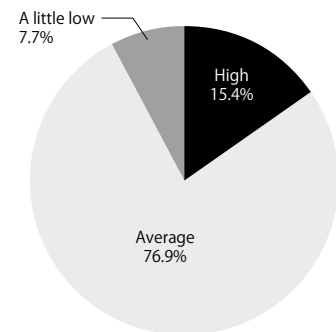

Questionnaire for Exhibitors

Q1 How satisfied are you with your participation in IAAE ONLINE 2022?

Q2 How was the number of visitors?

Q3 How was the quality of visitors?

Visitors data

Number of login accounts 1,112