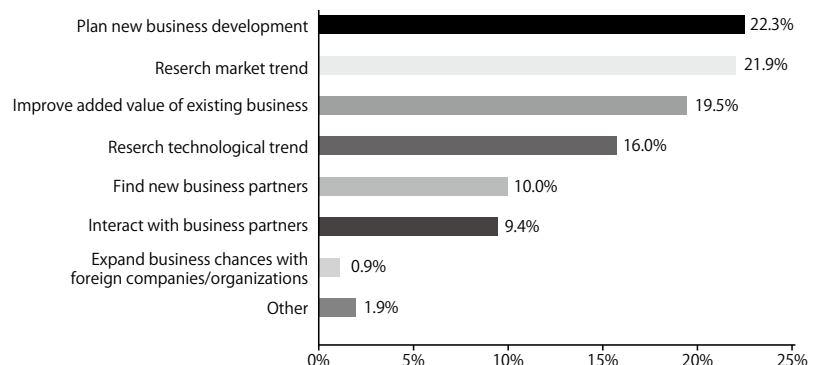

Visitors data

Registered visitors | 9,561

Q1 | What type of business are you in?

Q2 | What is your job category?

Questionnaire for Visitors

Date | From 13:00 to 16:00 on March 9 (Wed.) to March 11 (Fri.), 2022
Venue | Near the entrance of the venue
Target | Visitors except exhibitors, those involved in organizing the event and visitors who are high school students and younger
Number of responses | 837 (all valid)

Q1 | How many people are working in your company / organization?

Q2 | Did you find any products/technologies to consider purchasing?

Q3 | How satisfied are you with the IAAE?

Q4 | What was the aim of your visit? (Multiple answers allowed)