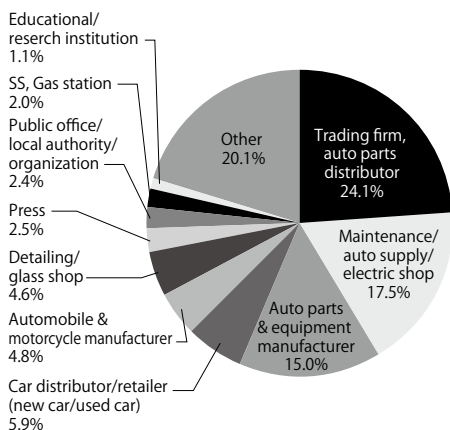

Visitors data

Number of login accounts 1,112

Q1 What type of business are you in?