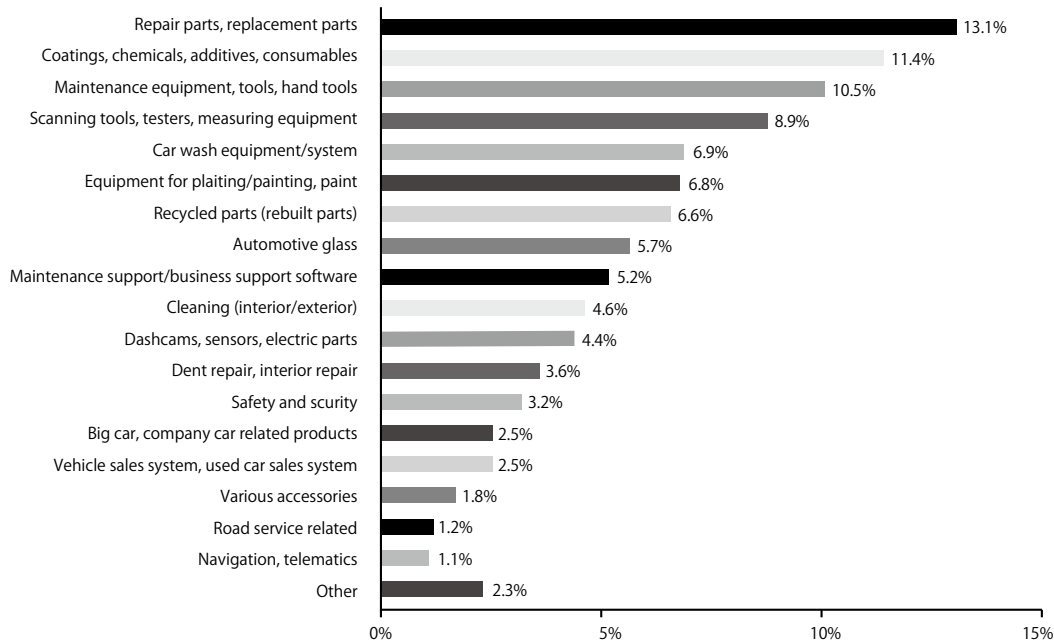

Questionnaire for Visitors

Q5 Which exhibits/business did you want to see or take your interest in? (Multiple answers allowed)

Ranking of interested exhibits/business by category

Category	1st	2nd	3rd	4th	5th
Automobile & motorcycle manufacturer	Repair parts, replacement parts 16.4%	Equipment for plaiting/painting, paint 13.6%	Maintenance equipment, tools, hand tools 10.9%	Coatings, chemicals, additives, consumables 10.0%	Maintenance equipment, tools, hand tools 8.2%
Auto parts & equipment manufacturer	Repair parts, replacement parts 20.0%	Maintenance equipment, tools, hand tools 12.6%	Coatings, chemicals, additives, consumables 10.2%	Maintenance equipment, tools, hand tools 9.8%	Scanning tools, testers, measuring equipment 7.4%
Car distributor/retailer (new car/used car)	Coatings, chemicals, additives, consumables 12.7%	Repair parts, replacement parts 10.4%	Scanning tools, testers, measuring equipment 9.2%	Maintenance support/business support software 8.7%	Maintenance equipment, tools, hand tools 8.1%
Maintenance/auto supply/electric shop	Maintenance equipment, tools, hand tools 17.7%	Scanning tools, testers, measuring equipment 11.7%	Repair parts, replacement parts 11.7%	Equipment for plaiting/painting, paint 8.5%	Coatings, chemicals, additives, consumables 7.7%
Trading firm, auto parts distributor	Repair parts, replacement parts 15.5%	Scanning tools, testers, measuring equipment 11.2%	Coatings, chemicals, additives, consumables 9.6%	Maintenance equipment, tools, hand tools 8.4%	Recycled parts (rebuilt parts) 8.0%
SS, Gas station	Car wash equipment/system 17.9%	Coatings, chemicals, additives, consumables 16.7%	Scanning tools, testers, measuring equipment 10.3%	Cleaning (interior/exterior) 6.4%	Repair parts, replacement parts 6.4%
Detailing/glass shop	Coatings, chemicals, additives, consumables 28.3%	Car wash equipment/system 14.5%	Cleaning (interior/exterior) 13.9%	Automotive glass 12.1%	Maintenance equipment, tools, hand tools 5.8%
Educational/research institution	Maintenance equipment, tools, hand tools 17.6%	Scanning tools, testers, measuring equipment 11.8%	Dent repair, interior repair 11.8%	Repair parts, replacement parts 11.8%	Equipment for plaiting/painting, paint 11.8%
Public office/local authority/organization	Equipment for plaiting/painting, paint 25.0%	Car wash equipment/system 18.8%	Dashcams, sensors, electric parts 12.5%	Scanning tools, testers, measuring equipment 12.5%	Recycled parts (rebuilt parts) 6.3%