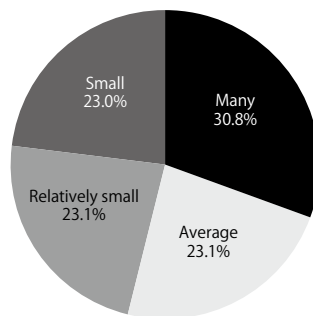

Questionnaire for Exhibitors

Q1 How satisfied are you with your participation in IAAE ONLINE 2022?

Q2 How was the number of visitors?

Q3 How was the quality of visitors?

Visitors data

Number of login accounts 1,112