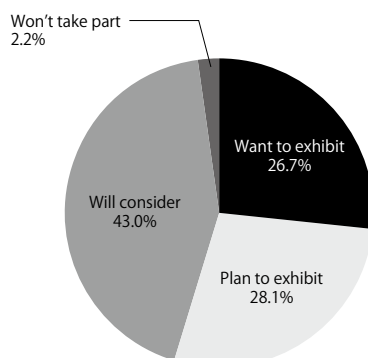

Q2 How was the number of visitors?

Q3 How was the quality of visitors?

Q4 Business meetings

① How many business cards did you get from visitors?
Average: 87.2

② Did you meet your potential customers? How many?
Average: 13.1

Q5 Do you plan to take part in the next IAAE?

Q6 Testimonials

- Face to face trade show is the best.
- This is our first time event and had a satisfactory outcome.
- The organizer took solid hygiene measures. I felt safe to participate and meet visitors.
- This event is a kind of leaning opportunity for both company development and staff training.
- I fairly understood about industry trends and user needs.
- Prior information from the organizer/show management office was great helpful. Thanks to this information, we could showcase right products for the clients.
- We would like to participate both on-site and digital shows at the same time.
- I would like to see the featured exhibition zone about aftermarket future direction at the next show.
- Please consider the show period include the weekend so that visitors from maintenance factories can join the event who are difficult to attend on weekdays.