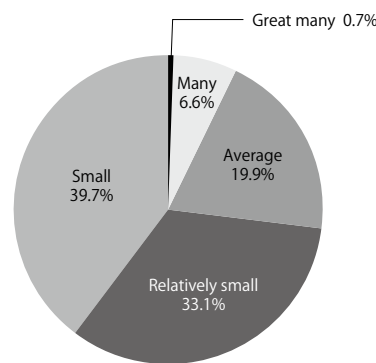

Demonstrators: Fenix JAPAN, Isamu Paint, ROCK PAINT, Axalta Coating Systems, KANSAI PAINT SALES, NIPPON PAINT

*Fenix JAPAN demonstrated applying the paint protection film.

Questionnaire for Exhibitors

Q1 How satisfied are you with your participation in IAAE?

Q2 How was the number of visitors?

Q3 How was the quality of visitors?

Q4 Business meetings

① How many business cards did you get from visitors?
Average: 87.2

② Did you meet your potential customers? How many?
Average: 13.1