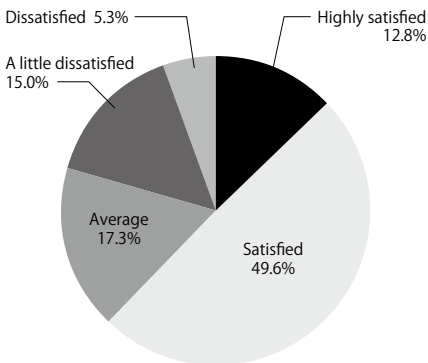

Questionnaire for Exhibitors

Q1 How satisfied are you with your participation in IAAE?

Q2 How was the number of visitors?