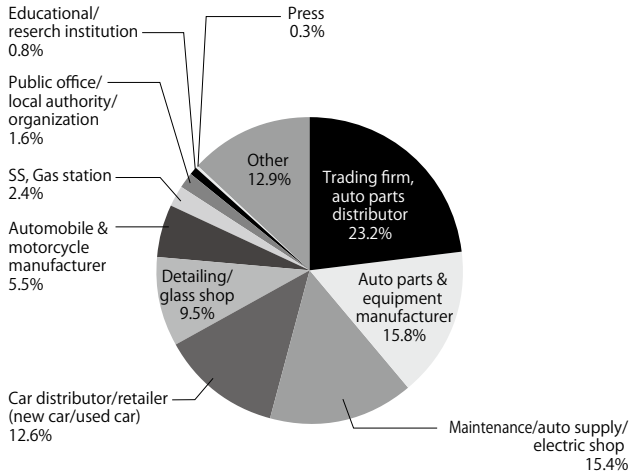

Visitors data

Registered visitors | 9,561

Q1 | What type of business are you in?