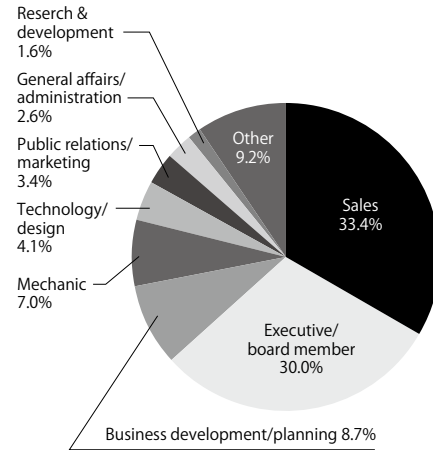

Q5 Do you plan to take part in the next IAAE?

Q6 Testimonials

- Face to face trade show is the best.
- This is our first time event and had a satisfactory outcome.
- The organizer took solid hygiene measures. I felt safe to participate and meet visitors.
- This event is a kind of leaning opportunity for both company development and staff training.
- I fairly understood about industry trends and user needs.
- Prior information from the organizer/show management office was great helpful. Thanks to this information, we could showcase right products for the clients.
- We would like to participate both on-site and digital shows at the same time.
- I would like to see the featured exhibition zone about aftermarket future direction at the next show.
- Please consider the show period include the weekend so that visitors from maintenance factories can join the event who are difficult to attend on weekdays.

Visitors data

Registered visitors | 9,561

Q1 | What type of business are you in?

Q2 | What is your job category?

Questionnaire for Visitors

Date | From 13:00 to 16:00 on March 9 (Wed.) to March 11 (Fri.), 2022
Venue | Near the entrance of the venue
Target | Visitors except exhibitors, those involved in organizing the event and visitors who are high school students and younger
Number of responses | 837 (all valid)