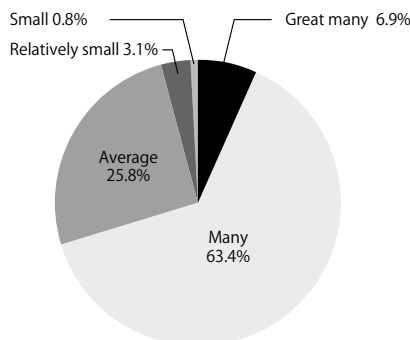

# Questionnaire for Exhibitors

Q1 How satisfied are you with your participation in IAAE?

Q2 How was the number of visitors?

Q3 How was the quality of visitors?

Q4 Business meetings

- ① How many business cards did you get from visitors?  
**Average: 120.3**
- ② Did you meet your potential customers? How many?  
**Average: 13.9**