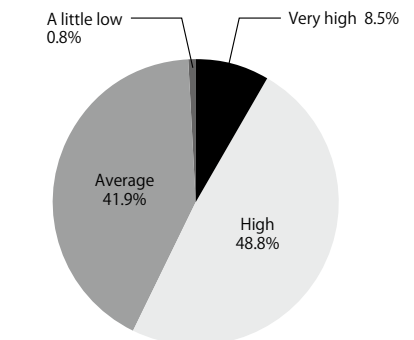

# Questionnaire for Exhibitors

Q1 How satisfied are you with your participation in IAAE?

Q2 How was the number of visitors?

Q3 How was the quality of visitors?

Q4 Business meetings

- ① How many business cards did you get from visitors?  
**Average: 120.3**
- ② Did you meet your potential customers? How many?  
**Average: 13.9**

# Visitors data

Registered visitors 14,155

**Q1** | What type of business are you in?

**Q2** | What is your job category?