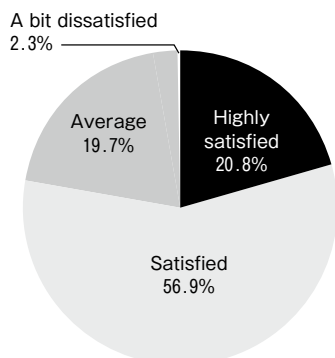

# Visitors data

Registered visitors 14,155

**Q1** | What type of business are you in?

**Q2** | What is your job category?

# Questionnaire for Visitors

**Date** | From 13:00 to 16:00 on March 7 (Tue.) to March 9 (Thu.), 2023  
**Venue** | In the vicinity of entrance area  
**Target** | Visitors except exhibitors, those involved in organizing the event and visitors who are high school students and younger  
**Number of responses** | 1,454 (all valid)

**Q1** | How many people are working in your company / organization?

**Q2** | Did you find any products/technologies to consider purchasing?

**Q3** | How satisfied are you with the IAAE?

**Q4** | What was the aim of your vist?(Multiple answers allowed)

# Questionnaire for Visitors

Q5 Which exhibits/business did you want to see or take your interest in? (Multiple answers allowed)