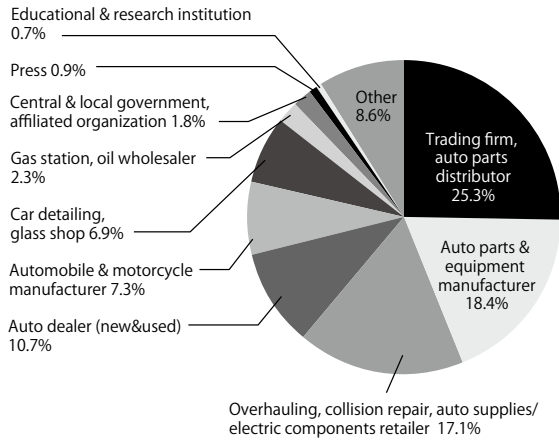

Q5 Do you plan to take part in the next IAAE?

Q6 Testimonials

- This year's IAAE seemed to have recovered its original turnout.
- It is a great event to know the current auto aftermarket.
- Hope this event continuously will be held and revitalize the industry.
- It is a valuable opportunity to hear the real voices of distributors, frontline workers and bodyshop owners.
- Meet customers from different industries, and it is easy to get hints for new services and products.
- Need for a place like the IAAE for showcasing and demonstrating on an ongoing basis.
- We use this event for our once-a-year interaction with customers.
- Best platform to launch the new products.
- Obtained more information that I expected.

# Visitors data

Registered visitors 14,155

**Q1** | What type of business are you in?

**Q2** | What is your job category?