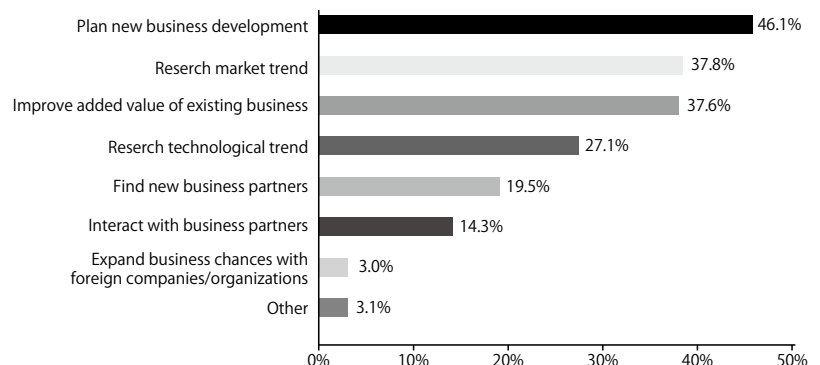

# Questionnaire for Visitors

**Date** | From 13:00 to 16:00 on March 7 (Tue.) to March 9 (Thu.), 2023  
**Venue** | In the vicinity of entrance area  
**Target** | Visitors except exhibitors, those involved in organizing the event and visitors who are high school students and younger  
**Number of responses** | 1,454 (all valid)

**Q1** | How many people are working in your company / organization?

**Q2** | Did you find any products/technologies to consider purchasing?

**Q3** | How satisfied are you with the IAAE?

**Q4** | What was the aim of your vist?(Multiple answers allowed)

# Questionnaire for Visitors

Q5 Which exhibits/business did you want to see or take your interest in? (Multiple answers allowed)